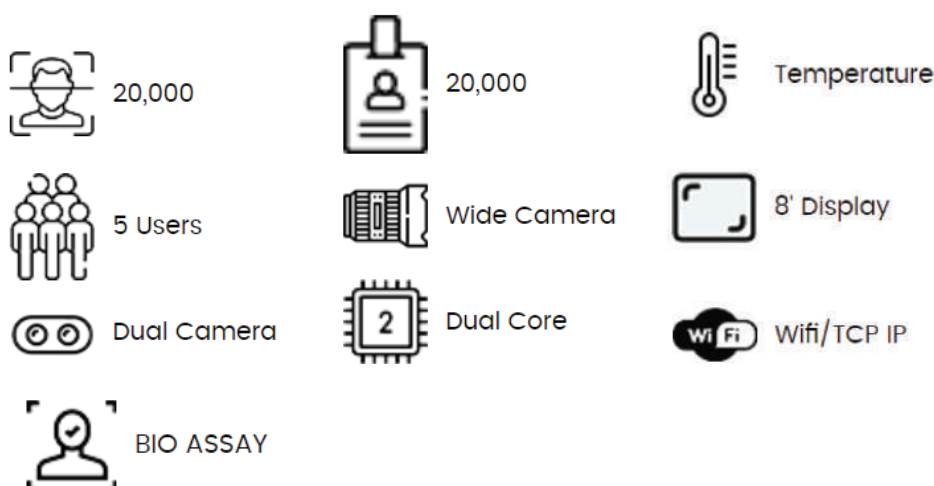

BV 3610

Face Recognition With Human Body Temperature

Product Name	Face recognition reader with human body temperature detection terminal
Screen	8" IPC Touch Screen, HD 800*1280
Keypad	Touch Key
Operation System	LINUX 3.10
CPU,NPU	1.2G Dual core ARM CortexA7, 1200 G (1.2T)
RAM	512MB DDR3L
ROM	BG EMMC
Binocular Camera	Real sensor 1/2.9 inch 2MP WDR camera, Sensor 1/5 inch 2mp Live Camera
Reader Case Material	Aluminium Alloy
Face Capacity	20,000 faces
Record Capacity	5,000,000 logs
Temperature Detection	Around 0.5 mtr
Recognition Speed	<0.2 sec, support single & multi users at same time (upto 5 users)
Recognition Distance	0.5-2.5 meters (0.5-1 meters with live face recognition on)
WDR	Support face recognition under strong/dark light and backlight
USB	USB 2.0, supports import and export of data
Powersupply	DC12V,2A
Communication	TCP/IP, WiFi, Weigand 26/34 output, Input, 4G (optional), GPS (optional)
Multi Language	English, Spanish, French, Italian, Japanese, Korean
QR Code	Will Support
Dimension	155 x 25 x 155mm
Installation	Wall Mount, Desktop stand, Medium stand 60cm, High stand 110cm
Working Temperature	-15 to +45 degree Celsius
Working Humidity	20% to 90%