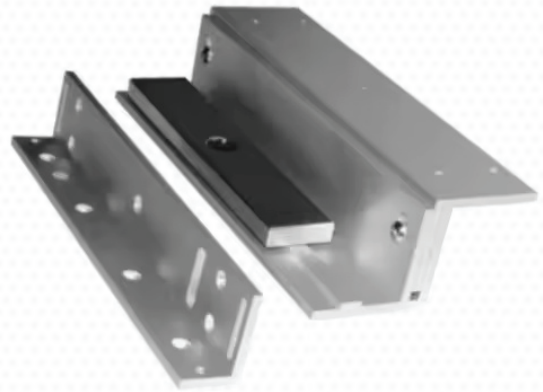

L Z bracket

HuAi
www.huaiaccess.com

Dimension : 250x55.5x31(mm)

Material : High Strength Aluminum, Sandblast Finished

Weight : 0.7kg

Open mode : 90 Degree Door

Connect with us :

sales@huaiaccess.com